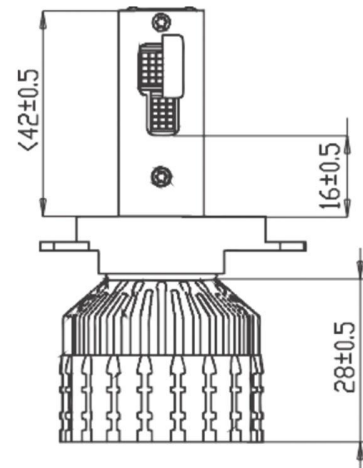

Model	M9
Base	H4 H13 9004/7
Chip	Imported EPISTAR 3570
Power	42W
Luminous Flux	4200Lm
Color Temperature	6000-6500K
Service Life	50000 h
Warranty	14 mth