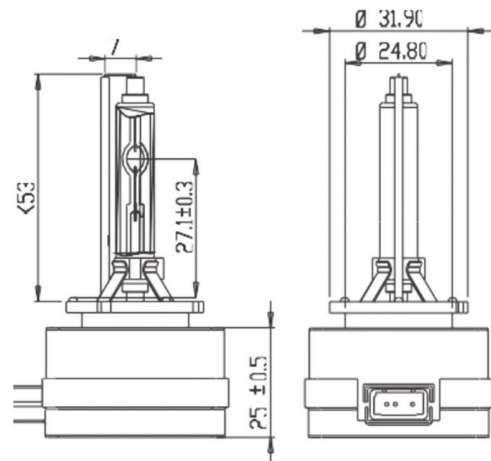

Model	D3S
Base	PK32d-5
Power	35W
Working Voltage	42V
Luminous Flux	3000Lm
Color Temperature	4300K 5000K 6000K
Service Life	3000 h
Warranty	14 mth