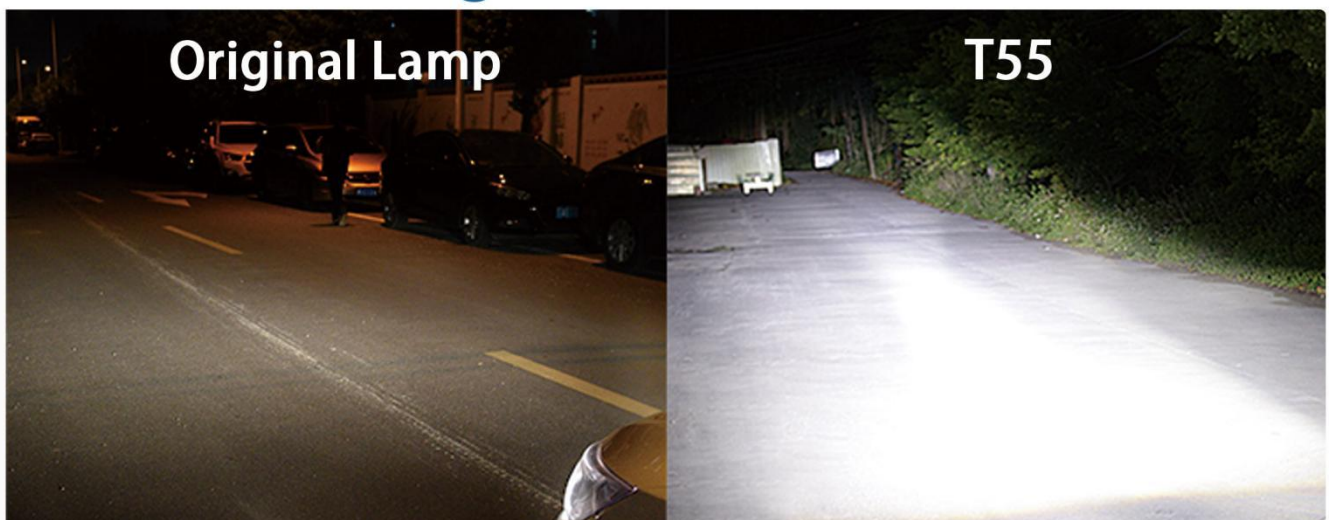

■ Real Shot Light Effect