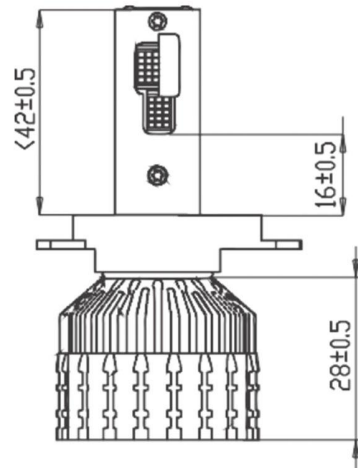

Model	M9 PRO
Base	H4 H13 9004/7
Chip	Imported EPISTAR 3870
Power	55W
Luminous Flux	5500Lm
Color Temperature	6000-6500K
Service Life	50000 h
Warranty	14 mth