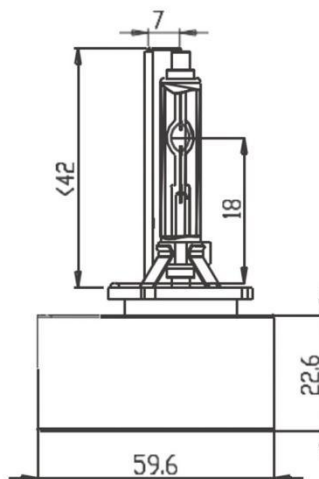

# D5S

Model	D5S
Base	P32d-7
Power	25W
Working Voltage	42V
Luminous Flux	2300Lm
Color Temperature	5000K
Service Life	3000 h
Warranty	14 mth