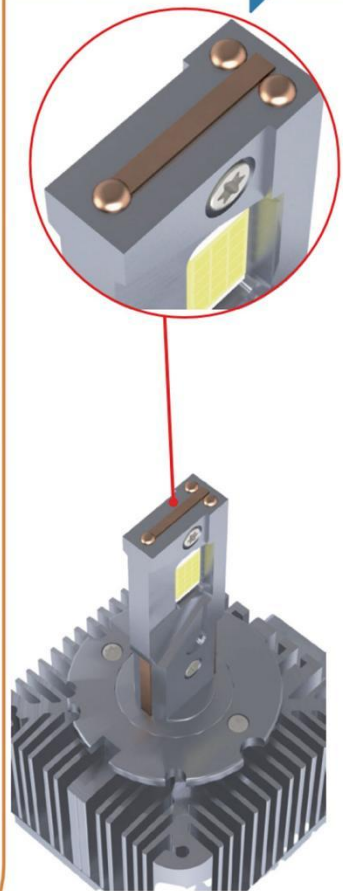

D Series-B

THREE COPPER COOLING ROD