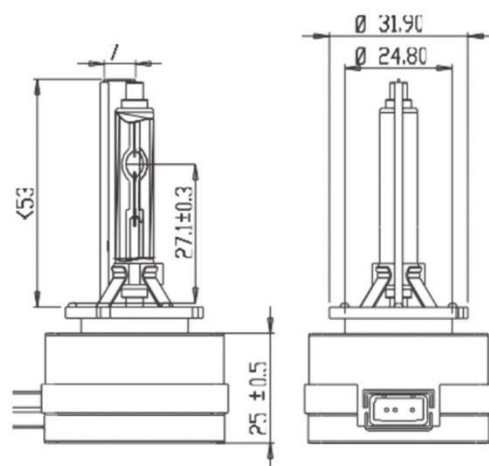

Model	D3S
Base	PK32d-5
Power	35W
Working Voltage	42V
Luminous Flux	3000Lm
Color Temperature	4300K 5000K 6000K
Service Life	3000 h
Warranty	14 mth