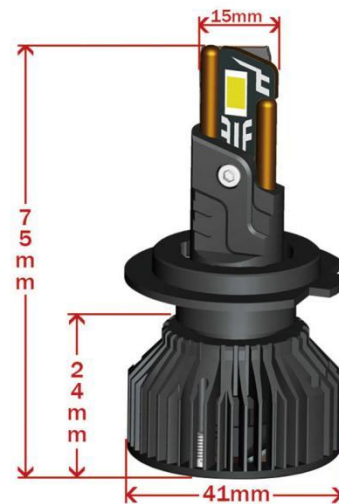

Product details

- Model: T55
- OE number: H1、H3、H4、H7、
  H11、9005、9006、9012、D2H
- Voltage: 9-16V
- Warranty: 18 months
- Led colour: cold white
- Power: 55W

■ Real Shot Light Effect