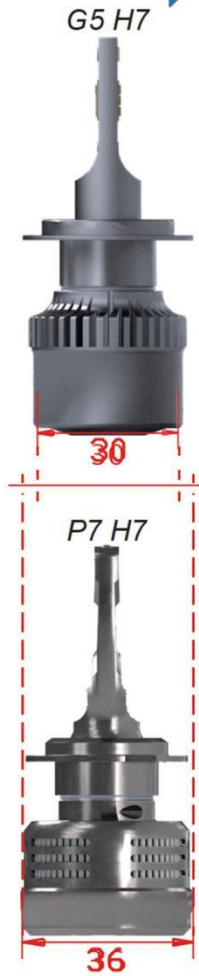

G5

SMALL RADIATOR INSTAL