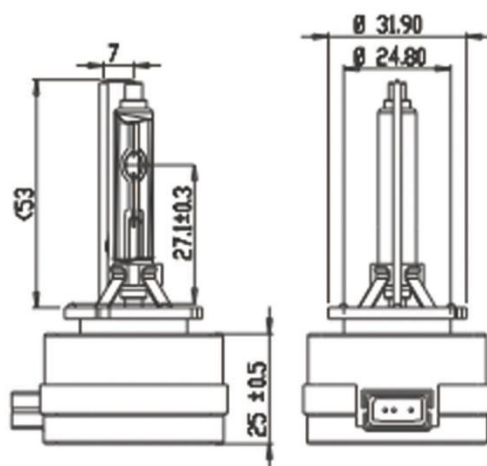

Model	D1S
Base	PK32d-2
Power	35W
Working Voltage	85V
Luminous Flux	3200Lm
Color Temperature	4300K 5000K 6000K
Service Life	3000 h
Warranty	14 mth