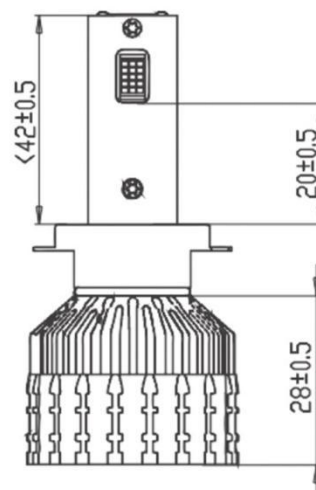

## M9 PRO

Optional colours

Model	M9 PRO
Base	H1 H3 H7 H11 HB3 HB4
Chip	Imported EPISTAR 3870
Power	55W
Luminous Flux	5500Lm
Color Temperature	6000-6500K
Service Life	50000 h
Warranty	14 mth