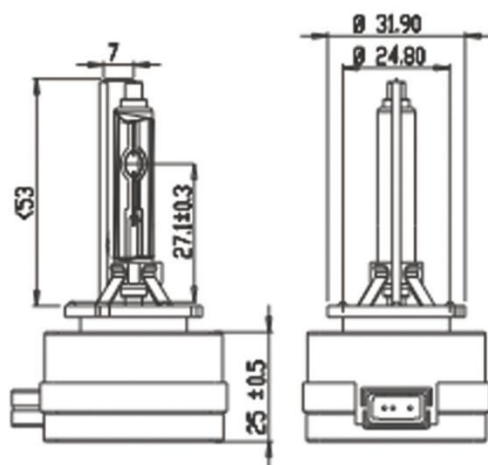

Model	D1S
Base	PK32d-2
Power	35W
Working Voltage	85V
Luminous Flux	3200Lm
Color Temperature	4300K 5000K 6000K
Service Life	3000 h
Warranty	14 mth