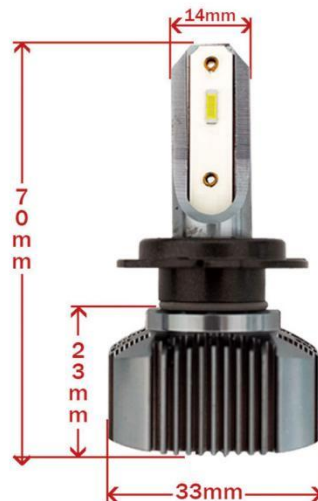

## Product details

- Model: JC-20
- OE number: H1、H3、H4、H7、  
H11、880、9005、9006、9012
- Voltage: 9-16V
- Warranty: 18 months
- Led colour: cold white
- Power: 18W