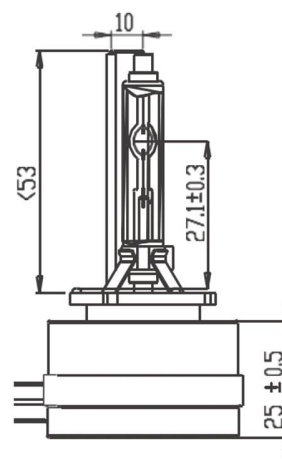

Model	D8S
Base	PK32d-1
Power	25W
Working Voltage	42V
Luminous Flux	2300Lm
Color Temperature	5000K
Service Life	3000 h
Warranty	14 mth