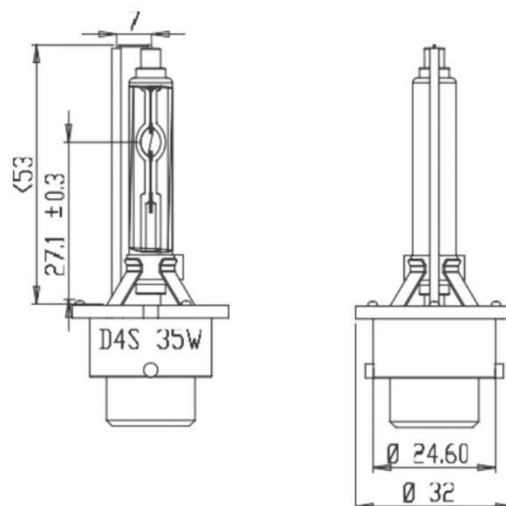

Model	D4S
Base	P32d-5
Power	35W
Working Voltage	42V
Luminous Flux	3000Lm
Color Temperature	4300K 5000K 6000K
Service Life	3000 h
Warranty	14 mth