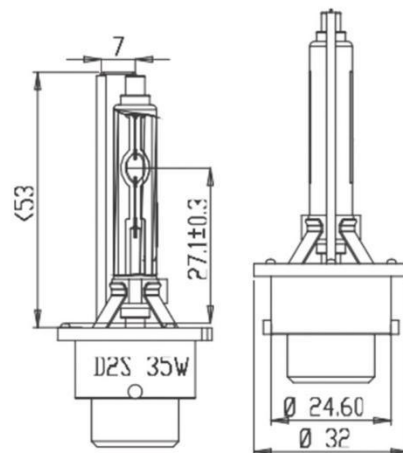

Model	D2S
Base	P32d-2
Power	35W
Working Voltage	85V
Luminous Flux	3200Lm
Color Temperature	4300K 5000K 6000K
Service Life	3000 h
Warranty	14 mth