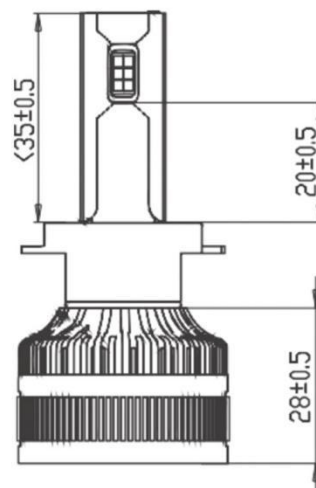

Model	M10
Base	H1 H3 H7 H11 HB3 HB4
Chip	Imported EPISTAR 3570
Power	42W
Luminous Flux	4000Lm
Color Temperature	6000-6500K
Service Life	50000 h
Warranty	14 mth