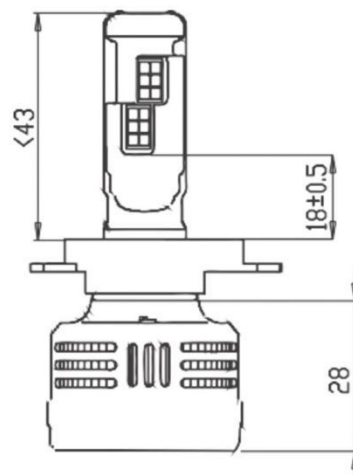

Model	P7
Base	H4 H13 9004/7
Chip	Imported SAMSUNG 4575
Power	62W
Luminous Flux	6000Lm
Color Temperature	6000-6500K
Service Life	50000 h
Warranty	14 mth