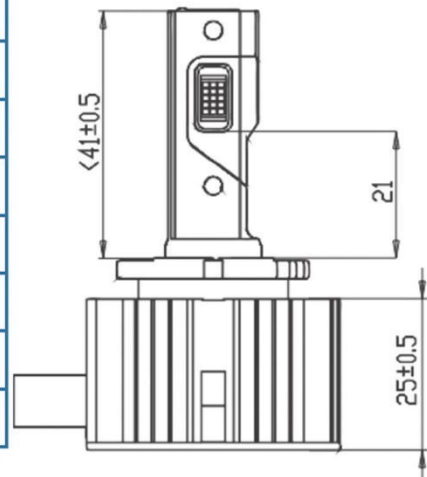

Model	D Series-A
Base	D1S D3S D5S D8S
Chip	Imported SAMSUNG 4575
Power	50W
Luminous Flux	5700Lm
Color Temperature	6000-6500K
Service Life	50000 h
Warranty	14 mth