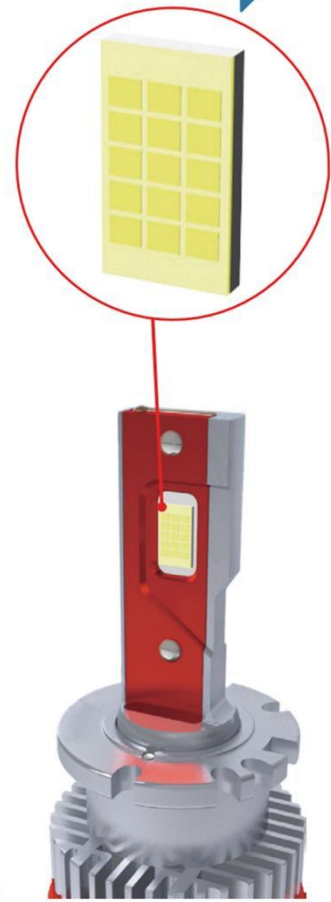

D Series-A

HIGH POWER LED CHIP