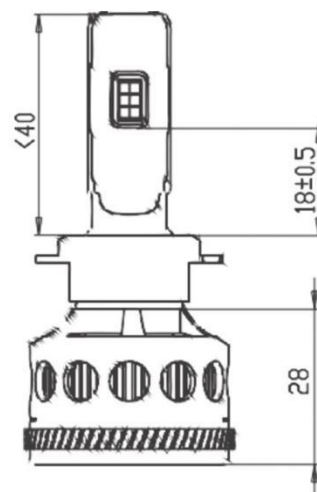

Model	P8
Base	H1 H3 H7 H11 HB3 HB4
Chip	Imported SAMSUNG 5575
Power	100W
Luminous Flux	7500Lm
Color Temperature	6000-6500K
Service Life	50000 h
Warranty	14 mth