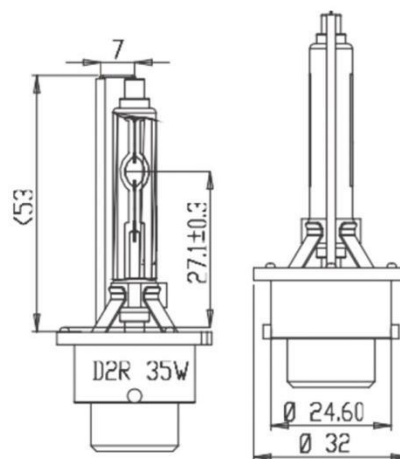

# D2R

Model	D2R
Base	P32d-3
Power	35W
Working Voltage	85V
Luminous Flux	3200Lm
Color Temperature	4300K 5000K 6000K
Service Life	3000 h
Warranty	14 mth