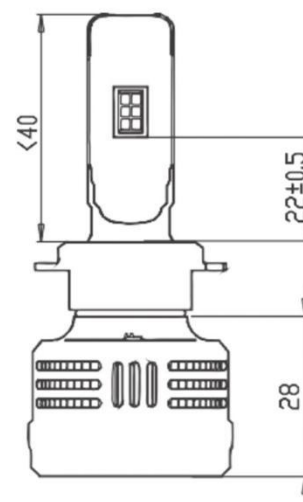

Model	P7
Base	H1 H3 H7 H11 HB3 HB4
Chip	Imported SAMSUNG 4575
Power	62W
Luminous Flux	6000Lm
Color Temperature	6000-6500K
Service Life	50000 h
Warranty	14 mth