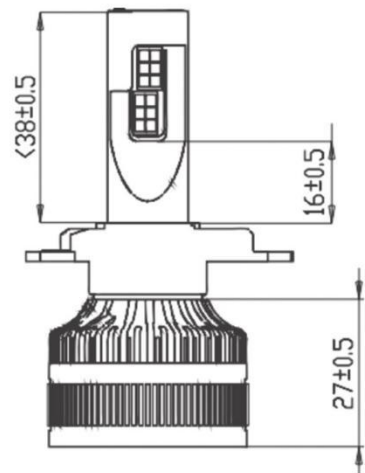

Model	M10
Base	H4 H13 9004/7
Chip	Imported EPISTAR 3570
Power	42W
Luminous Flux	4000Lm
Color Temperature	6000-6500K
Service Life	50000 h
Warranty	14 mth