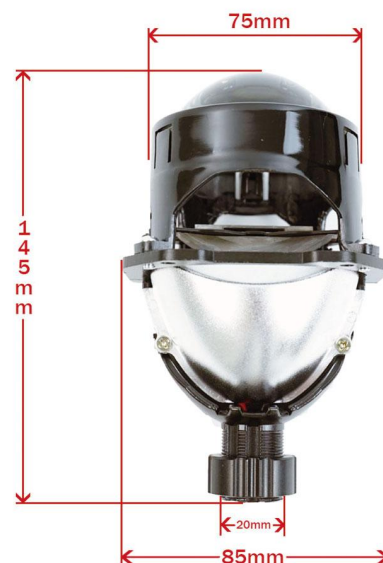

CZJC-10

2.5inch lens Double lamp cup

High Beam Vs Low beam

Product details

- Model: CZJC-10
- OE number: **universal**
- Voltage: **9-20V**
- Warranty: **18 months**
- Led colour: **Cool white**
- Power: **H:48W L:38W**