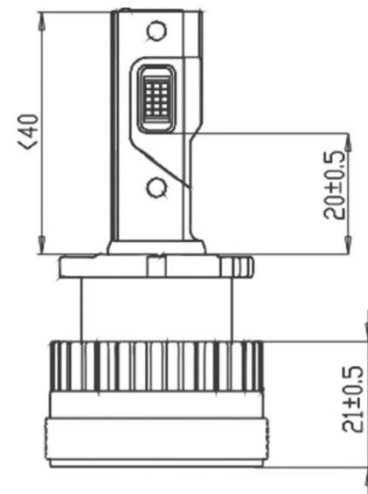

Model	D Series-A
Base	D2S D4S
Chip	Imported SAMSUNG 4575
Power	50W
Luminous Flux	5700Lm
Color Temperature	6000-6500K
Service Life	50000 h
Warranty	14 mth