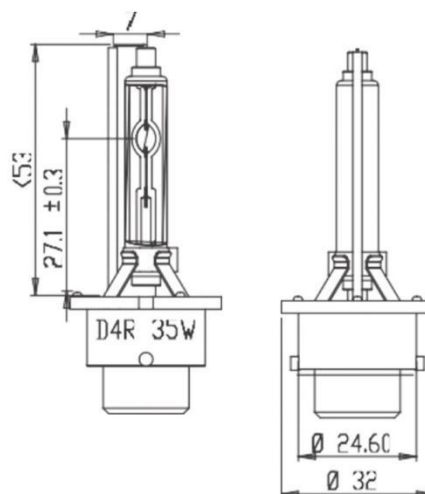

# D5S

Model	D5S
Base	P32d-7
Power	25W
Working Voltage	42V
Luminous Flux	2300Lm
Color Temperature	5000K
Service Life	3000 h
Warranty	14 mth