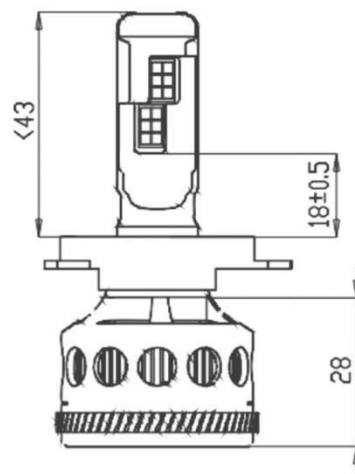

Model	P8
Base	H4 H13 9004/7
Chip	Imported SAMSUNG 5575
Power	100W
Luminous Flux	7500Lm
Color Temperature	6000-6500K
Service Life	50000 h
Warranty	14 mth