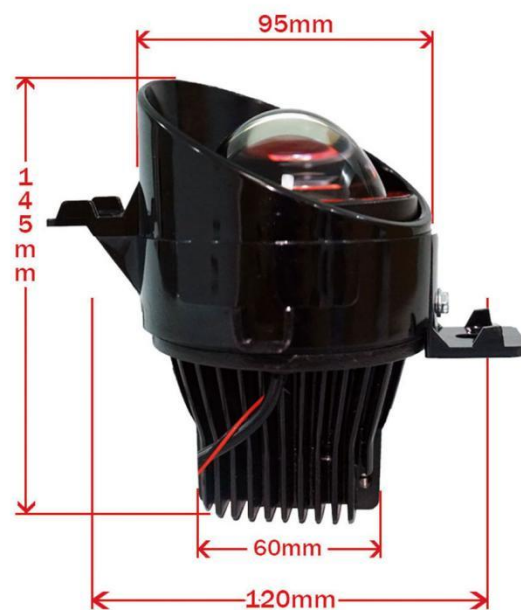

Product details

- Model: **JC-07**
- OE number: **universal**
- Voltage: **9-16V**
- Warranty: **18 months**
- Led colour: **yellow, cold white, warm white**
- Power: **H:34W L:26W**