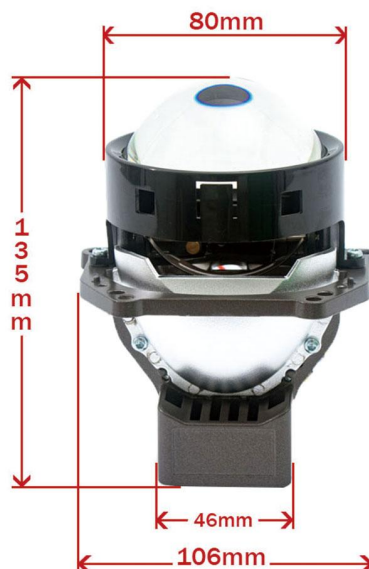

CZJC-MN01

3inch lens Double lamp cup

High Beam Vs Low beam

Product details

- Model: CZJC-MN01
- OE number: universal
- Voltage: 9-20V
- Warranty: 18 months
- Led colour: cold white
- Power: H: 55W L:46W